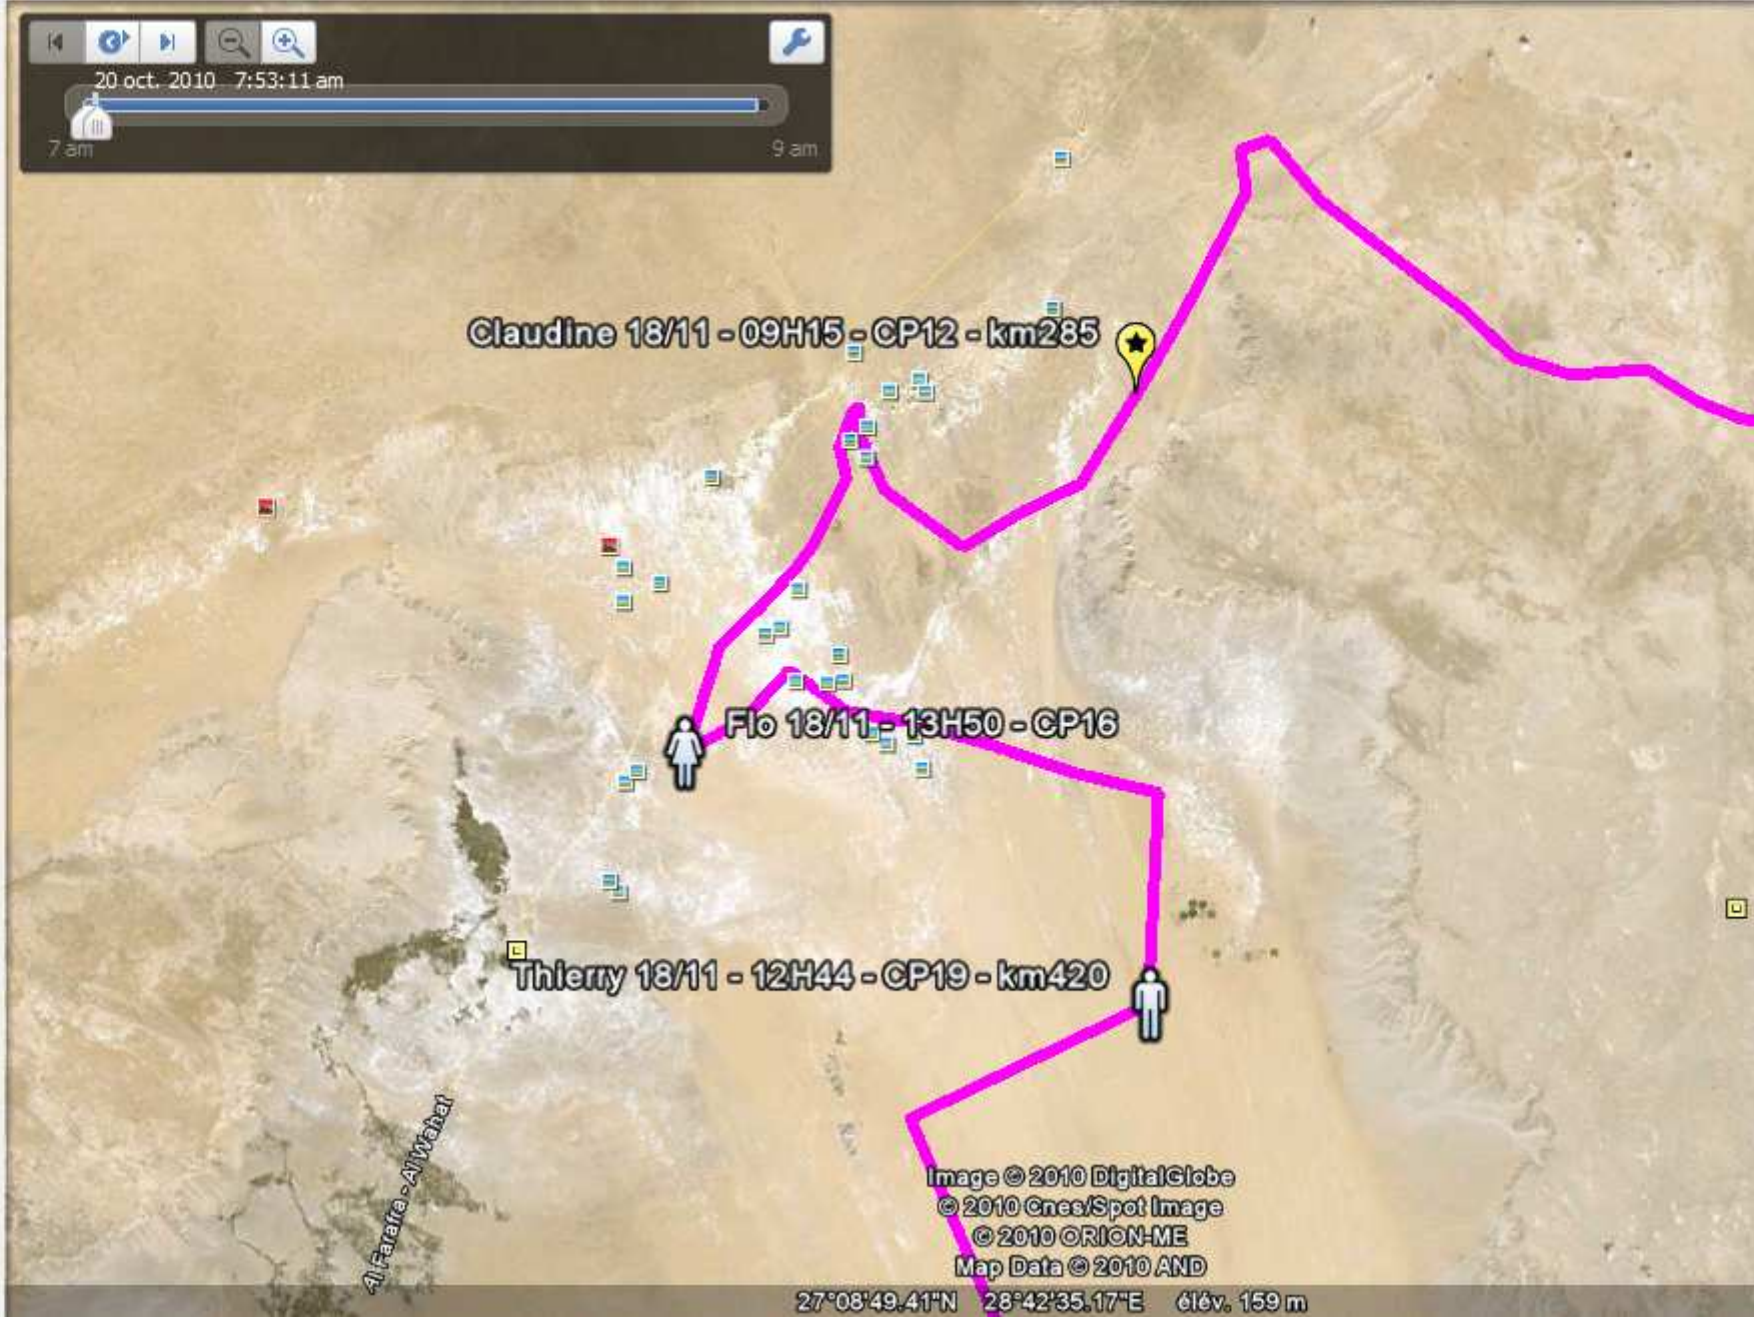

20 oct. 2010 7:53:11 am  
7 am 9 am

- H07
- H06
- H54 - C...
- CP4 km...
- L4H14
- t22
- CP16
- H44 - C...
- 09H15 - ...

Google Earth >>

Claudine 18/11 - 09H15 - CP12 - km285

Flo 18/11 - 13H50 - CP16

Thierry 18/11 - 12H44 - CP19 - km420

Image © 2010 DigitalGlobe  
© 2010 Cnes/Spot Image  
© 2010 ORION-ME  
Map Data © 2010 AND

27°08'49.41"N 28°42'35.17"E élév. 159 m

Al Farafa - AlWahat