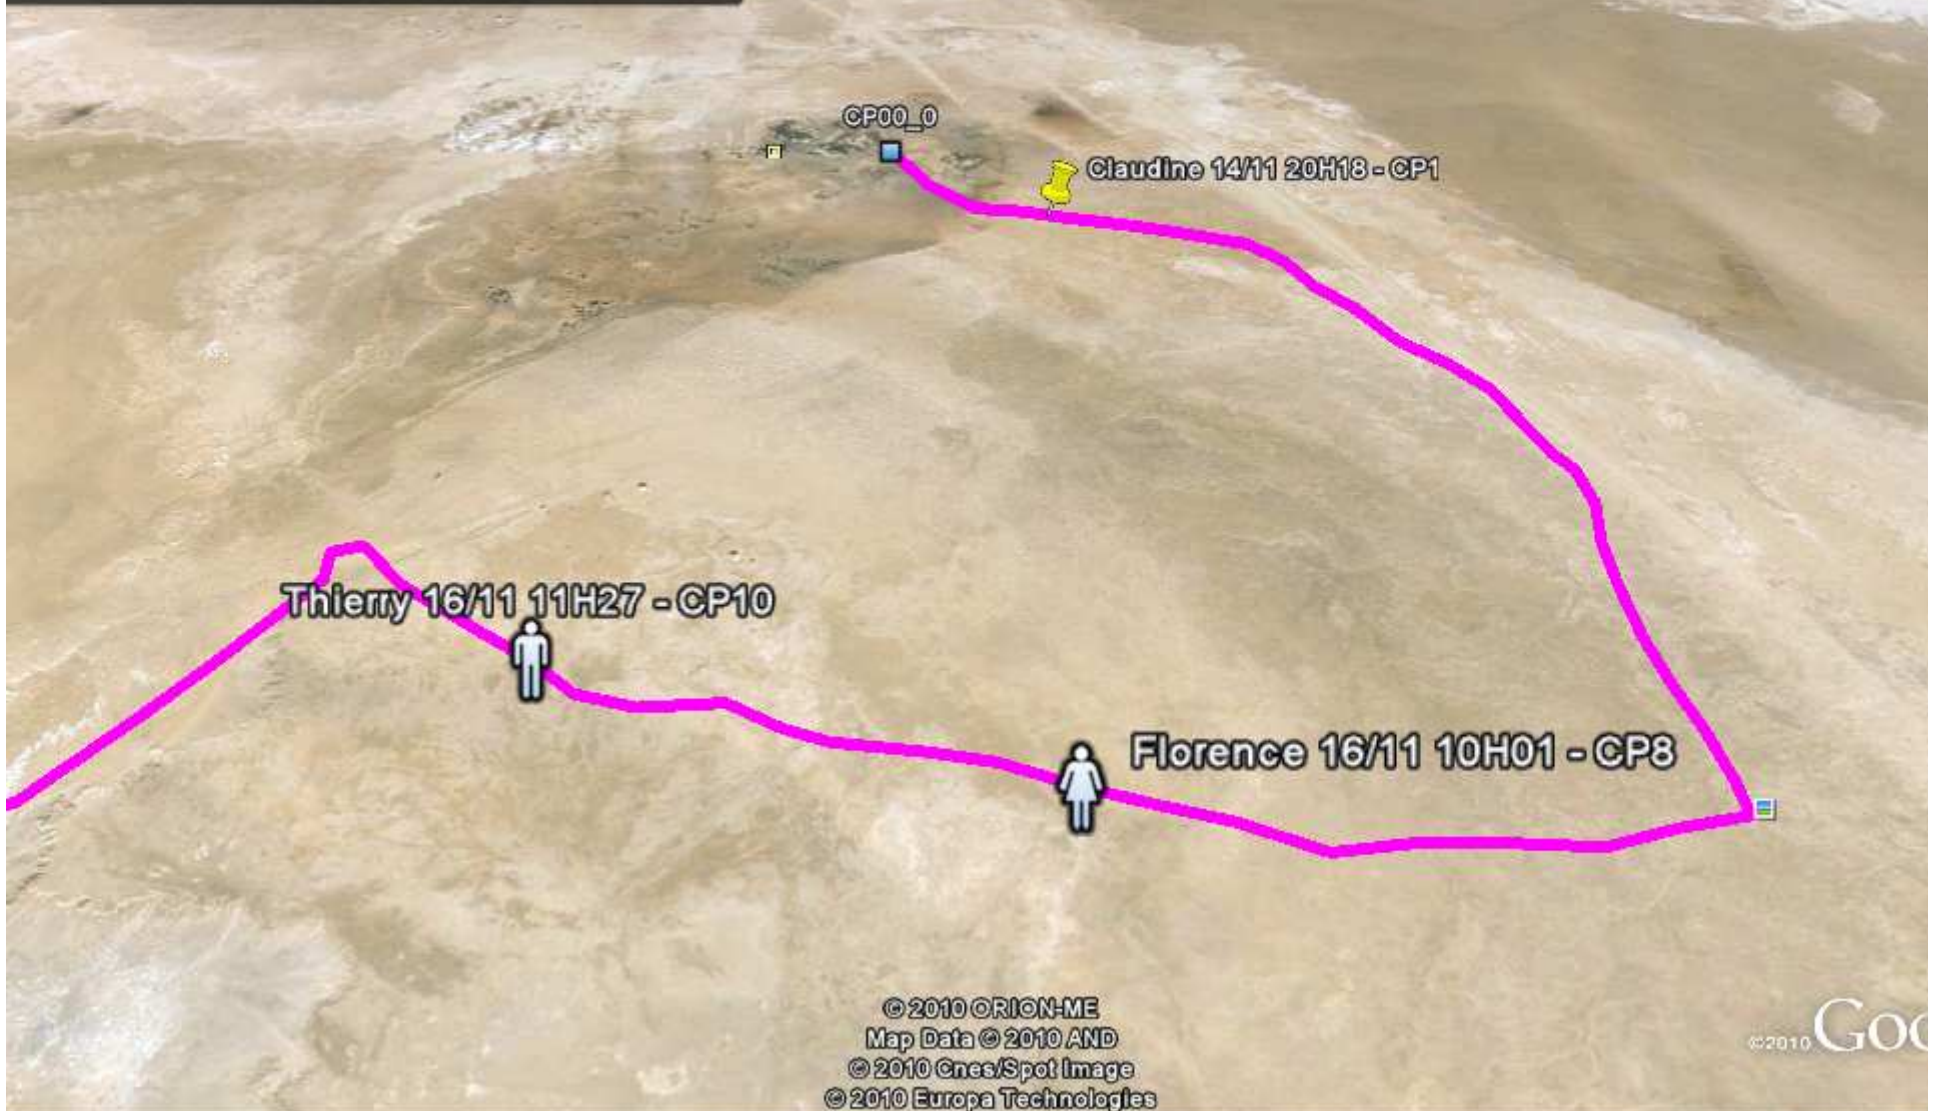

20 oct. 2010 - 7:53:11 am

9 am

© 2010 ORION-ME
Map Data © 2010 AND
© 2010 Cnes/Spot Image
© 2010 Europa Technologies

©2010 Google

27°37'04.25"N 29°09'57.93"E élév. 256 m

Altitude 91